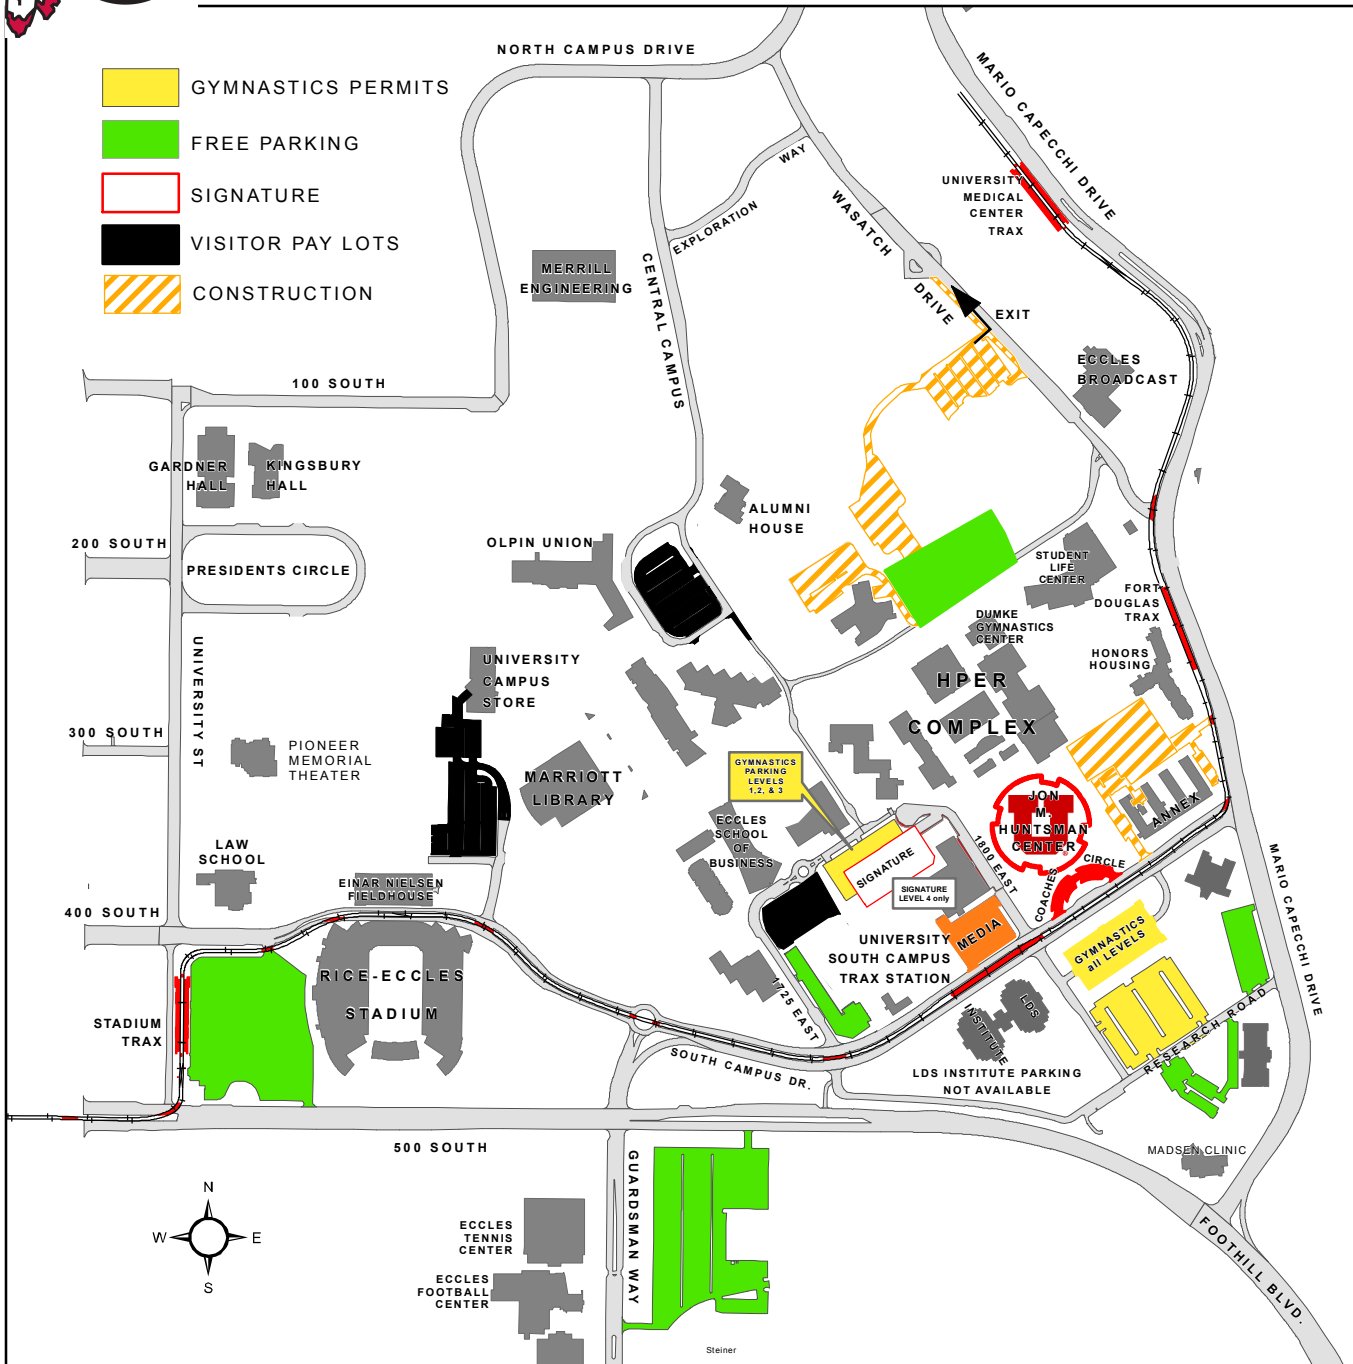

2019 Utah Gymnastics Parking

TRAX & your Game Ticket

Your ticket to the game serves as your fare. Ride TRAX straight to the Jon M. Huntsman Center with family, friends, and fans. Two TRAX stations serve Utah Athletics fans: UNIVERSITY SOUTH CAMPUS STATION on South Campus Drive and FORT DOUGLAS STATION on Mario Capecchi Drive.

UTA Info

For more information about UTA Bus and TRAX Light Rail service call RIDE UTA (801-743-3882) or online: www.rideuta.com.

Arrive Early and Carpool

Remember: parking is tight. Give yourself plenty of time to make it to the U.!

Weeknight Games

On nights when school is in session, parking on campus will be limited and not all lots will be available.

Traffic Restrictions

Remember, you cannot make a left turn across TRAX lines on South Campus Drive, so plan ahead --- you are restricted to a Right Turn Only to enter most lots along South Campus Drive.