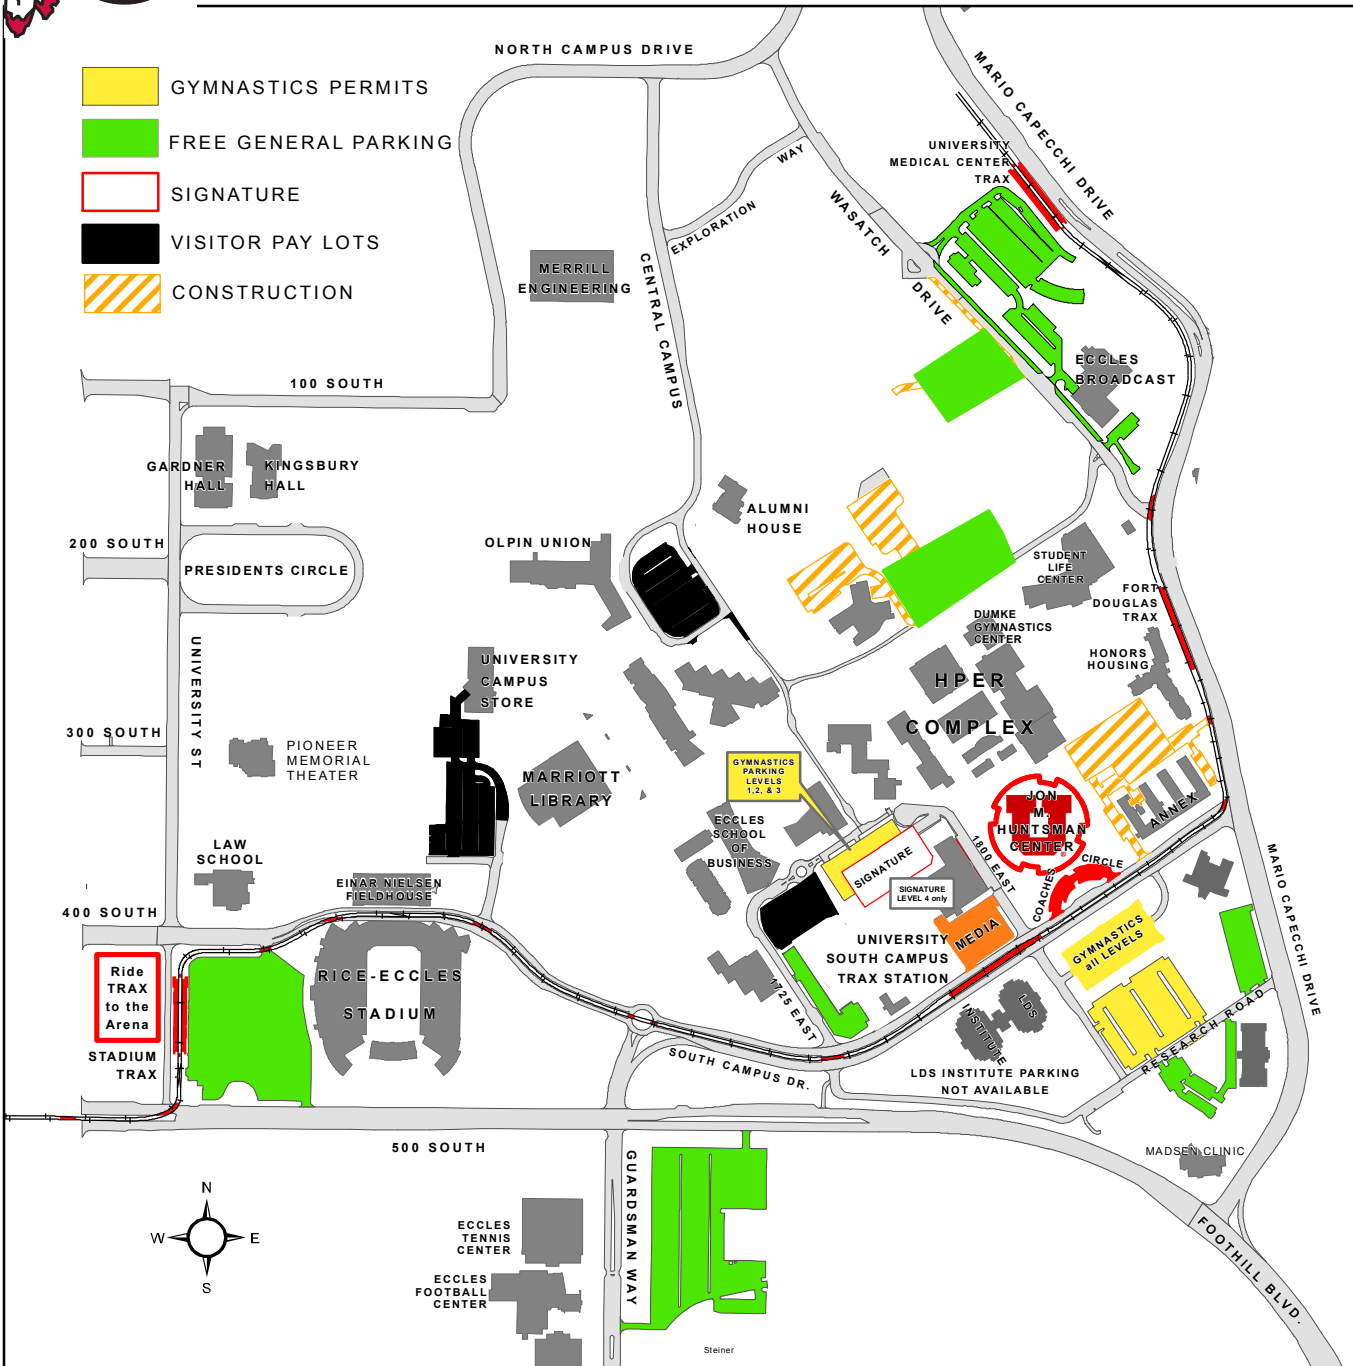

2019 Utah Gymnastics Parking

Don't Forget Your Clear Bag!

TRAX & your Game Ticket

Your ticket to the game serves as your fare. Ride TRAX straight to the Jon M. Huntsman Center with family, friends, and fans. Two TRAX stations serve Utah Athletics fans: UNIVERSITY SOUTH CAMPUS STATION on South Campus Drive and FORT DOUGLAS STATION on Mario Capecchi Drive.

UTA Info

For more information about UTA Bus and TRAX Light Rail service call RIDE UTA (801-743-3882) or online: www.rideuta.com.

Arrive Early and Carpool

Remember: parking is tight. Give yourself plenty of time to make it to the U.!