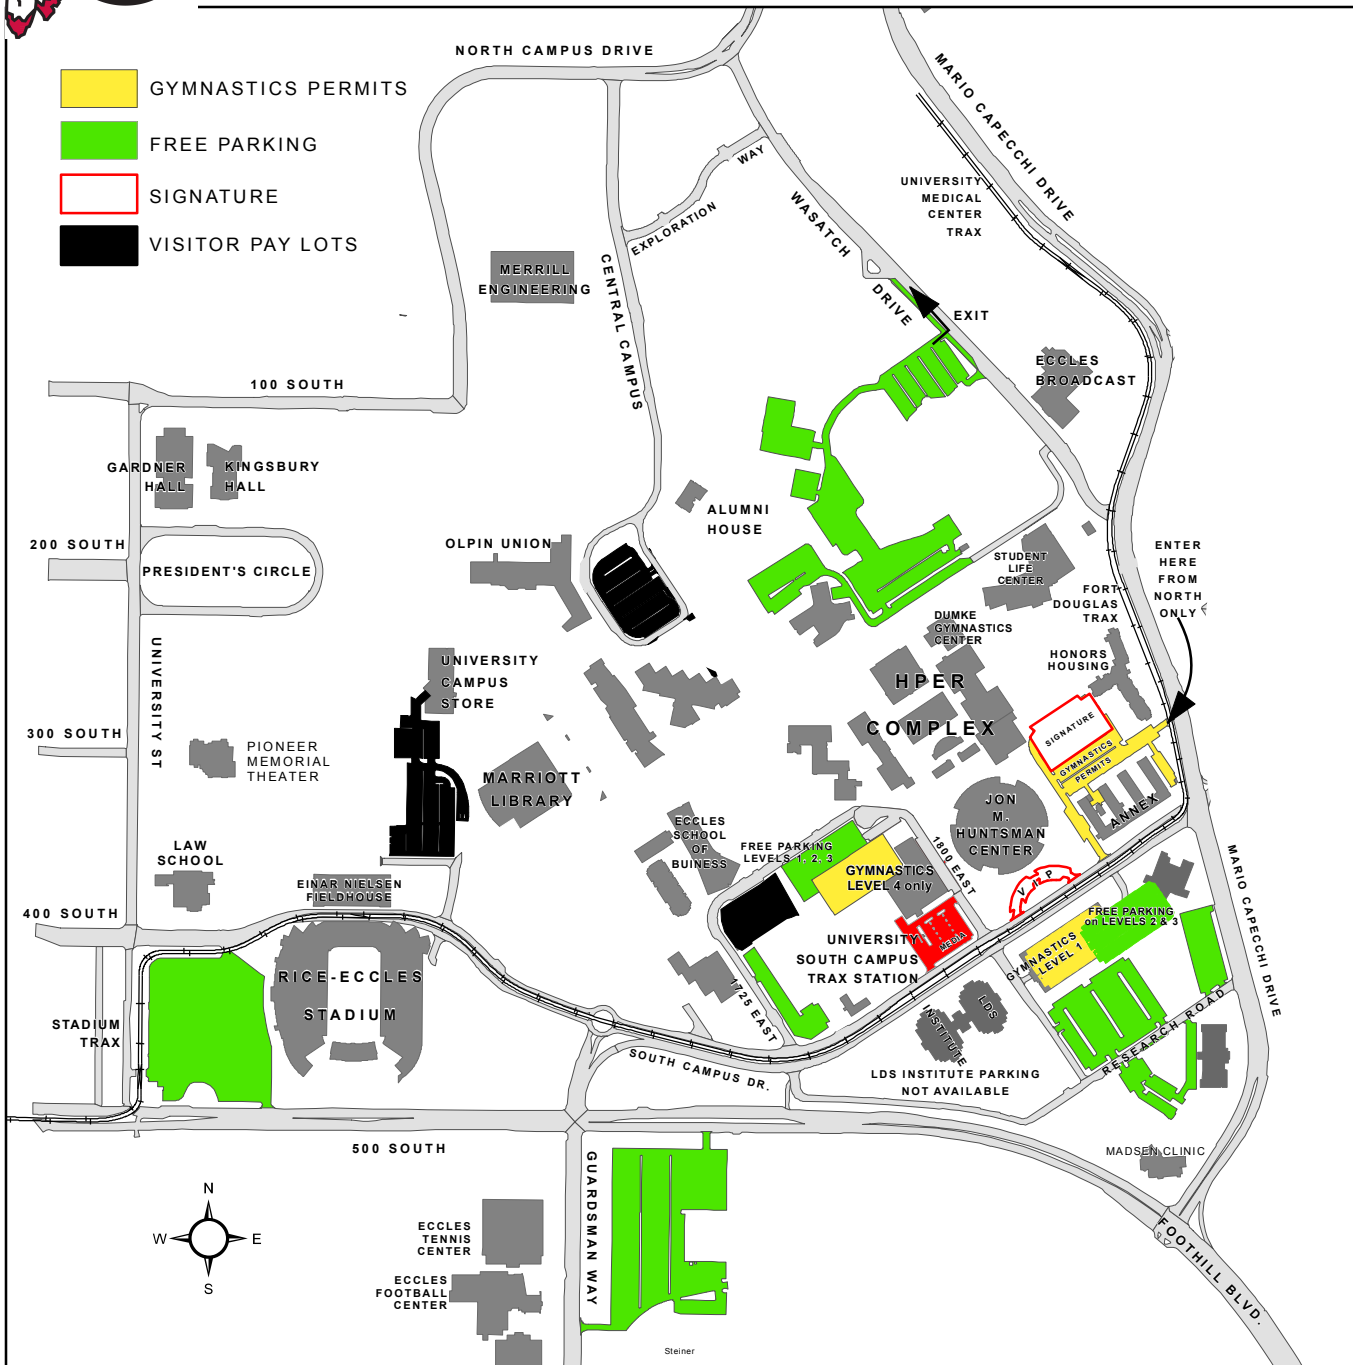

2018 Utah Gymnastics Parking

TRAX & your Game Ticket

Your ticket to the game serves as your fare. Ride TRAX straight to the Jon M. Huntsman Center with family, friends, and fans. Two TRAX stations serve Utah Athletics fans: UNIVERSITY SOUTH CAMPUS STATION on South Campus Drive and FORT DOUGLAS STATION on Mario Capecchi Drive.

UTA Info

For more information about UTA Bus and TRAX Light Rail service call RIDE UTA (801-743-3882) or online: www.rideuta.com.

Arrive Early and Carpool

Remember: parking is tight. Give yourself plenty of time to make it to the U.!

Weeknight Games

On nights when school is in session, parking on campus will be limited and not all lots will be available.

Traffic Restrictions

Remember, you cannot make a left turn across TRAX lines on South Campus Drive, so plan ahead --- you are restricted to a Right Turn Only to enter most lots along South Campus Drive.