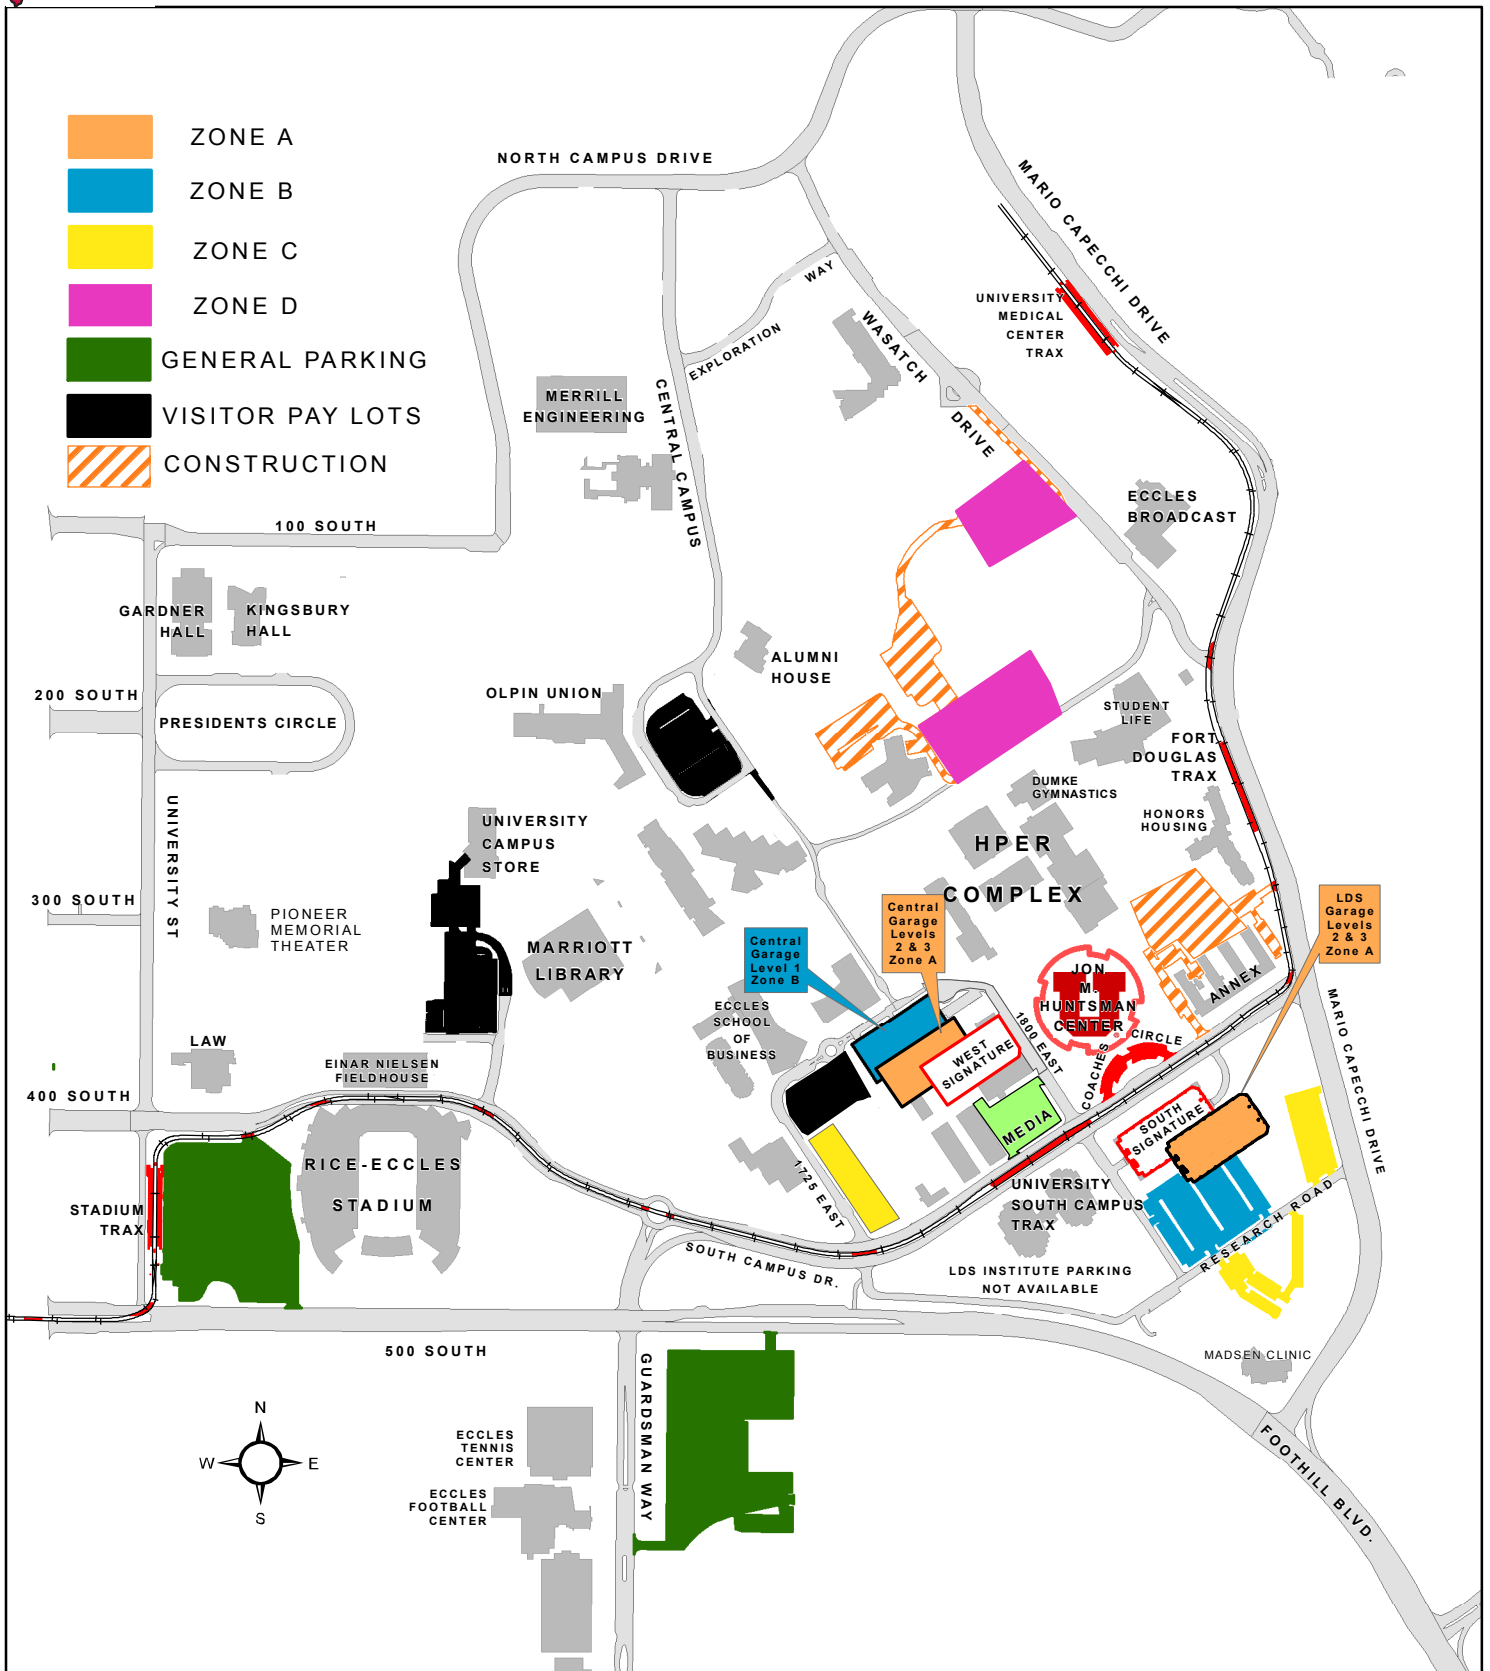

2018-19 Basketball Parking

TRAX & your Game Ticket

Your ticket to the game serves as your fare. Ride TRAX straight to the Jon M. Huntsman Center with family, friends, and fans. Two TRAX stations serve Utah Athletics fans: University South Campus on South Campus Drive and Fort Douglas on Mario Capecchi Drive.

For updates, visit www.utahutes.com and click on parking